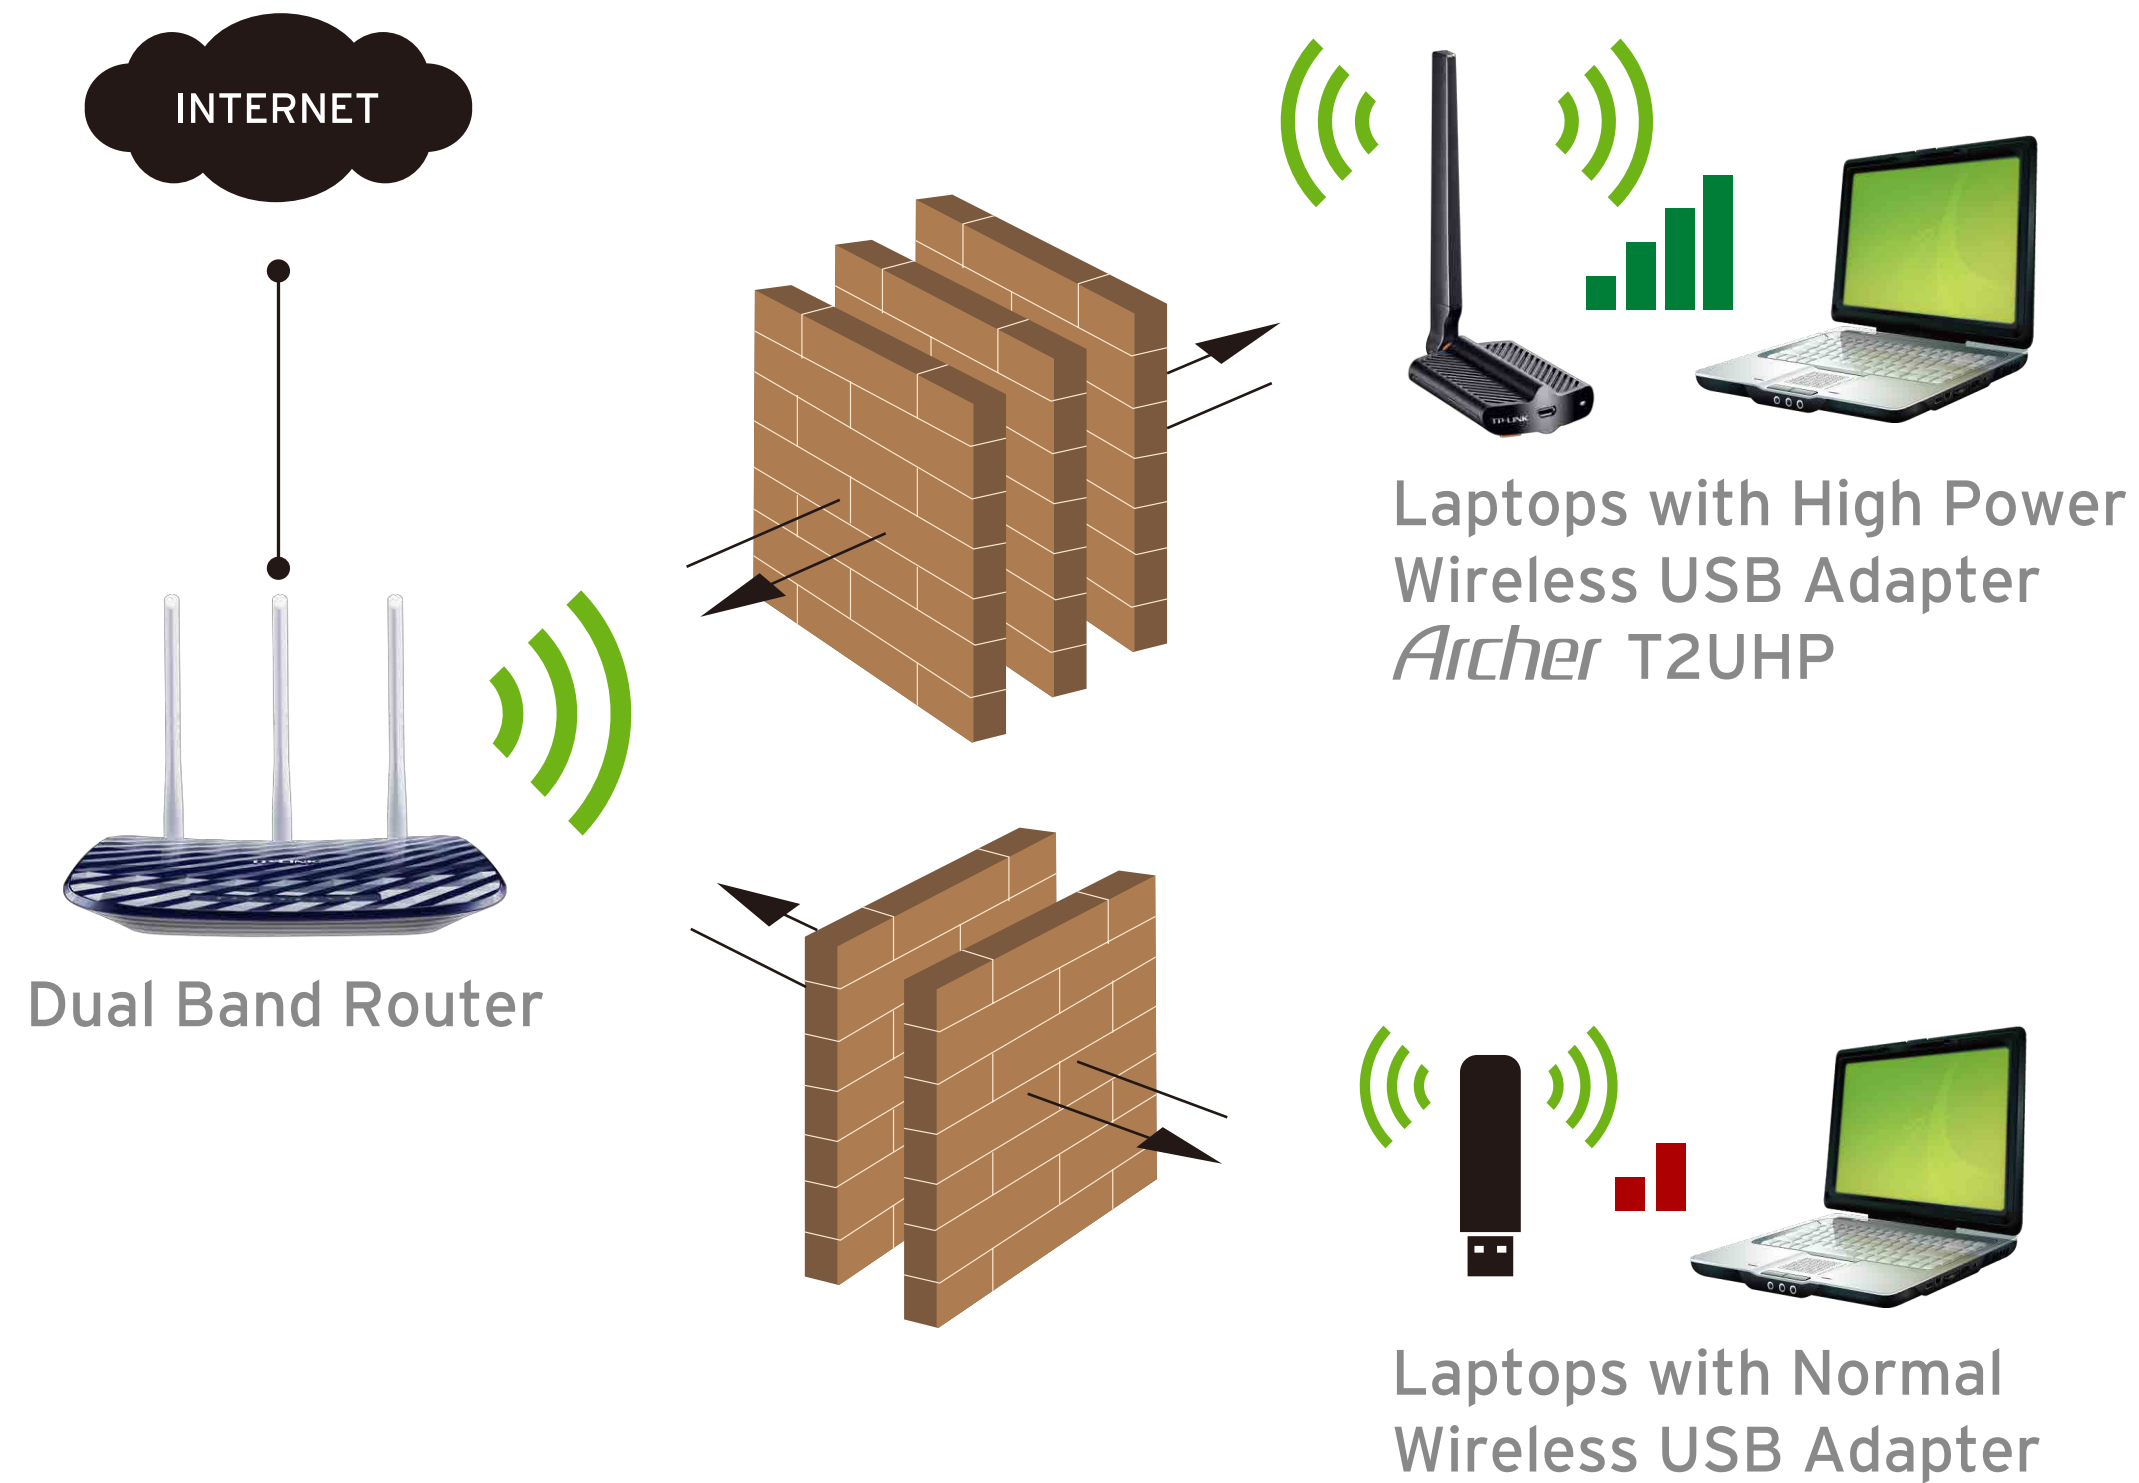

AC 600

High Power Wireless Dual Band USB Adapter

Archer T2UHP

Highlights

- **150 + 433Mbps Dual Band Speed** – Ideal for online gaming, ultra HD streaming and large file downloads
- **Dual Band Wireless** – 2.4GHz and 5GHz band for flexible connectivity
- **Maximized Range** – Higher power and sensitivity maintain the wireless speed and strength throughout your home or office
- **Stronger Penetrability** – Sustains reliable wireless connection even across multiple walls or floors
- **WPS Button** – Easy wireless security encryption at a push of the WPS button
- **Backward Compatibility** – With support for 802.11 a/b/g/n standards

Hardware

- **Dimensions (W x D x H):** 2.8 x 2.0 x 0.7 in. (71.3 x 50.7 x 18.4 mm)
- **Antenna:** Detachable Omni Directional (RP-SMA)
- **Interface:** Micro USB 2.0

Others

Package Contents

- AC600 High Power Wireless Dual Band USB Adapter Archer T2UHP
- Quick Installation Guide
- USB Extension Cable
- Resource CD

Diagram

For more information, please visit
<http://www.tp-link.com/en/products/details/?model=Archer+T2UHP>
or scan the QR code left

Attention: This device may only be used indoors in all EU member states and EFTA countries.